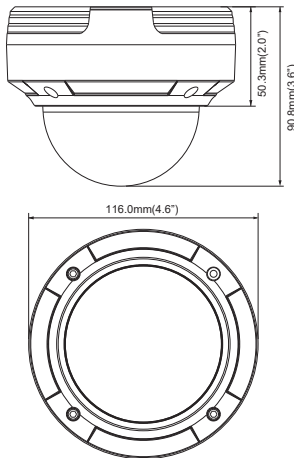

DIMENSION

*Unit : mm (Inch)

SPECIFICATION

DESCRIPTION	
IMAGE SENSOR	1 / 3 "CMOS
EFFECTIVE PIXELS	2688 x 1520
ELECTRONIC SHUTTER	1/255~1/100000S
MIN. ILLUMINATION	COLOR: 0.05Lux@F1.2, AGC ON, B/W: 0Lux WITH IR
LENS	3.6mm FIXED LENS
LENS ANGLE	HORIZONTAL: 72°
LENS MOUNT	M12 MOUNT
WDR	DWDR
BLC	YES
DNR	2D / 3D DNR
VIDEO COMPRESSION	H.265 MP, H.264 BL/MP/HP, MJPEG
AUDIO COMPRESSION	G.711A / G.711U
BIT-RATE	64Kbps ~ 10Mbps
ENCODE MODE	VBR / CBR
IMAGE QUALITY	FIVE LEVELS UNDER VBR; FREELY ADJUSTABLE UNDER CBR
RESOLUTION	4MP (2560X1440), 3MP (2304x1296), 1080P (1920x1080), 720P (1280x720), D1, CIF, 480x240
MULTI-STREAM	4MP (1~30fps) / 3MP (1~30fps) / 1920X1080 (1~30fps) / 720P (1~30fps) / 720P (1~30fps) / D1 (1~30fps) / CIF (1~30fps) / D1 (1~30fps) / 480x240 (1~30fps) / CIF (1~30fps)
IMAGE SETTING	ROI, SATURATION, BRIGHTNESS, HUE, CONTRAST, WDR, SHARPNESS, DNR, ETC
NETWORK	RJ45
VIDEO OUTPUT	CVBS (BNC x 1)
AUDIO	ONE-WAY AUDIO (MIC IN x 1)
CARD STORAGE	NO
RS485	NO
ALARM INPUT	NO
ALARM OUTPUT	NO
REMOTE MONITORING	BROWSER, CVMS, MOBILE CVMS
SUPPORTED BROWSERS	IE / CHROME / FIREFOX / SAFARI
ONLINE CONNECTION	10 ONLINE USERS
PROTOCOL	TCP/IP, UDP, DHCP, NTP, RTSP, PPPoE, DDNS, SMTP, FTP
CONNECTION PROTOCOL	ONVIF
STORAGE	NETWORK REMOTE STORAGE
SMART ALARM	MOTION ALARM
INTELLIGENT ANALYSIS	PEA / OSC / AVD
DAY&NIGHT	ICR
IR DISTANCE	60FT.*
IR LED - COUNT	24 (Φ4 12mil)
WATER-PROOF	IP66
ANGLE ADJUSTMENT	HORIZONTAL: 0°~68°, VERTICAL: 0°~220°, ROTATION: 0°~240°
POWER SUPPLY	DC 12V/PoE
POWER CONSUMPTION (IR OFF)	<2.5W
POWER CONSUMPTION (IR ON)	<4W
WORKING ENVIRONMENT	-22°F ~ 122°F, 10% ~ 90% HUMIDITY
DIMENSION	Φ116mm×91mm
WEIGHT	605g

FEATURE

- Built-in PoE (Power over Ethernet) Port
- DC 12V Power
- CVBS Analog BNC Out
- Audio In (MIC)